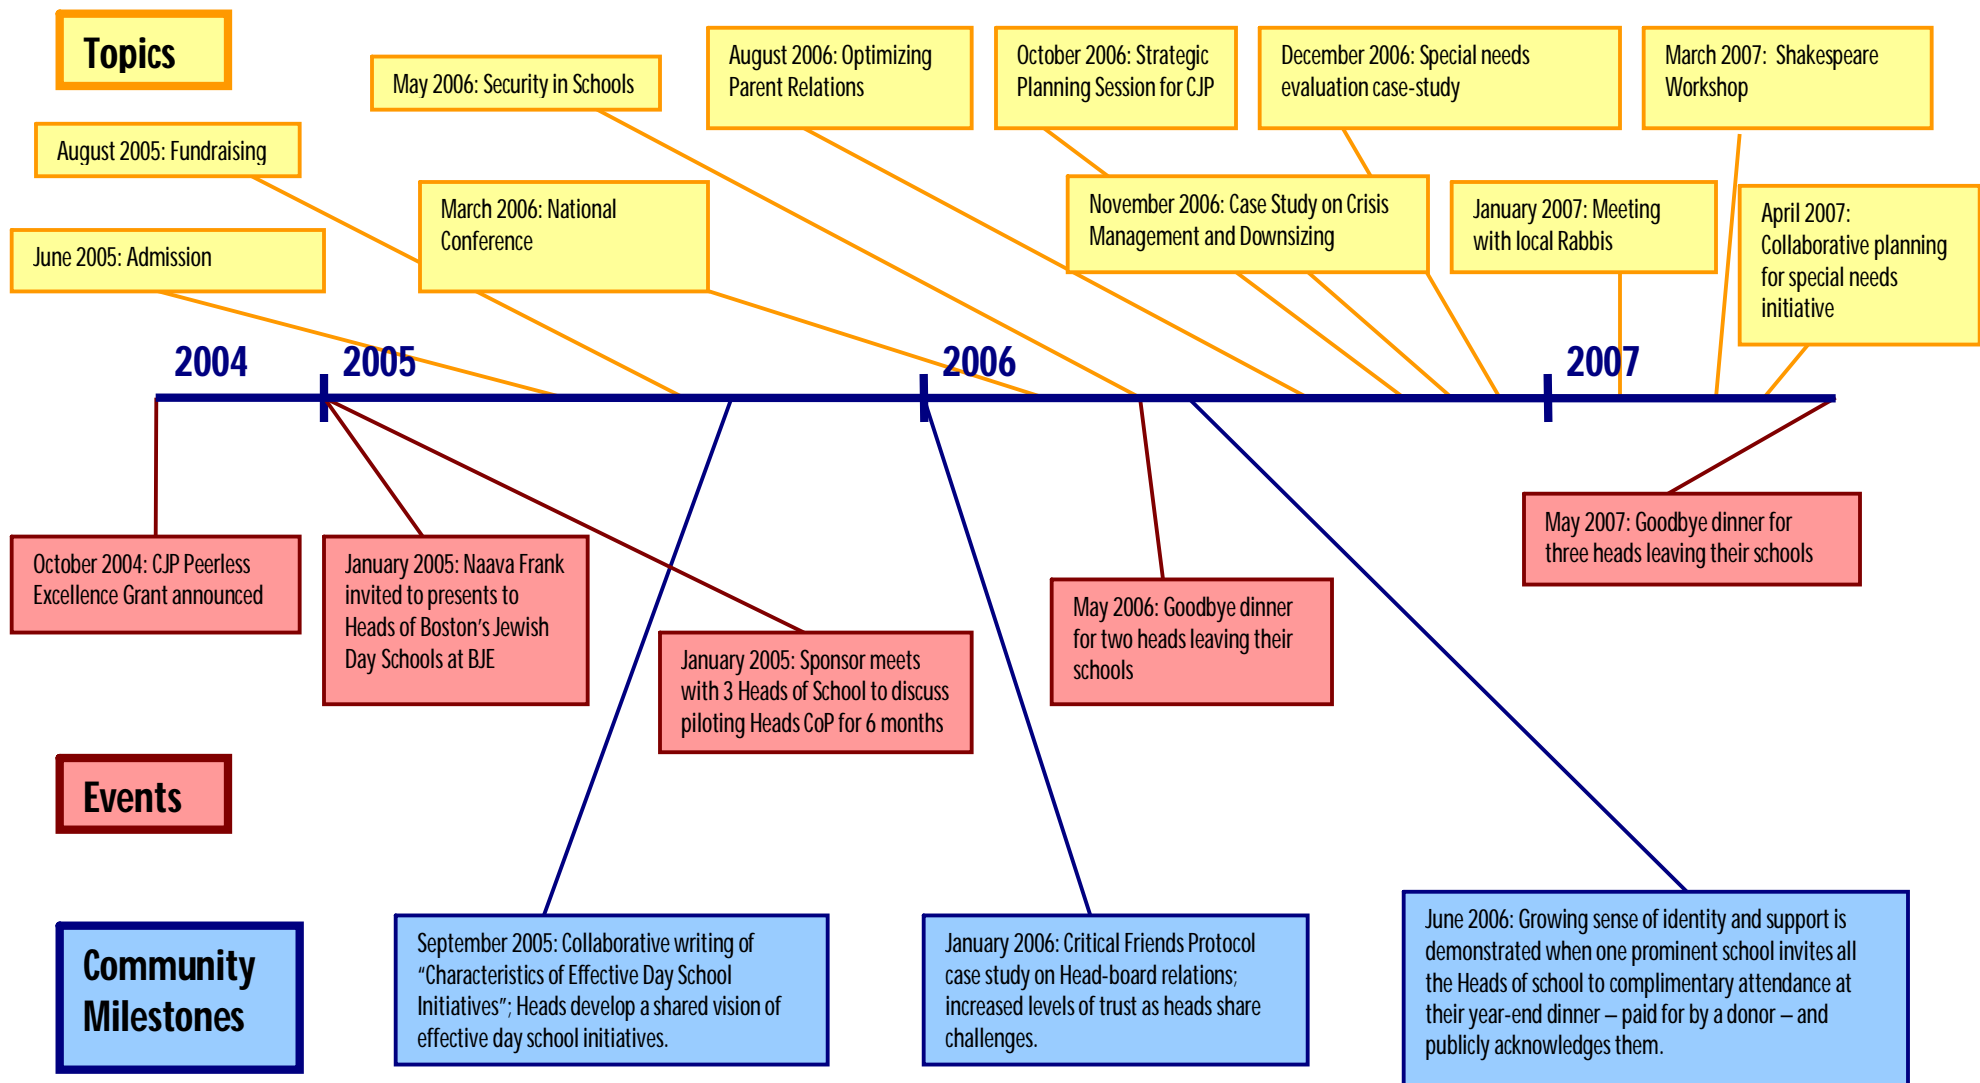

Timeline: Peerless and Boston Area Day Schools

October 2004 – May 2007

Prepared by Knowledge Communities, Inc.

Timeline: Peerless and Boston Area Day Schools

June 2007 – May 2009

Prepared by Knowledge Communities, Inc.